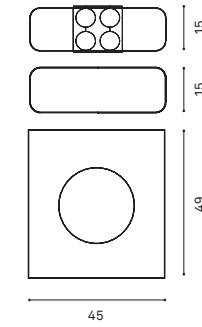

UMBRELLA STANDS

MATERIAL AND FINISH

Powder coated steel

COLOURS

TRAFFIC WHITE

ALUMINIUM

TRAFFIC BLACK

DIMENSIONS (CM)