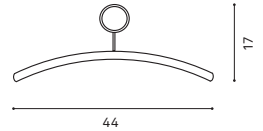

MATERIAL AND FINISH

Chromed or powder coated steel

COLOURS

CHROME

TRAFFIC WHITE

TRAFFIC BLACK

DIMENSIONS (CM)

ADDITIONAL

Maximum bar \varnothing : 36 mm