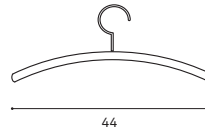

MATERIAL AND FINISH

Chromed or powder coated steel

COLOURS

CHROME

TRAFFIC WHITE

TRAFFIC BLACK

DIMENSIONS (CM)

ADDITIONAL

Maximum bar \varnothing : 36 mm