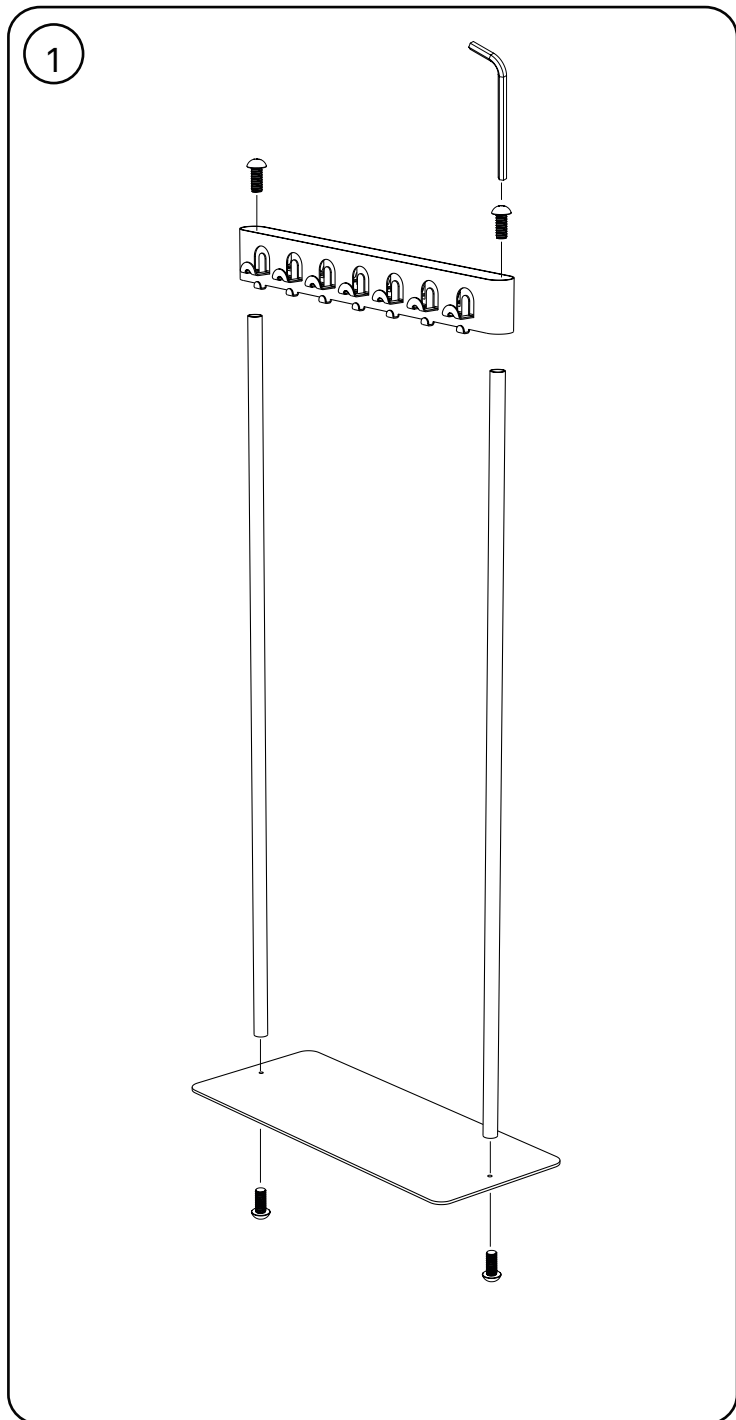

Flow Large

Coatstand

Assembly instruction

Design Marleen Valstar

Flow Square

Coat stand

Assembly instructions

Design Marleen Valstar

1x

1x

1x
98144

2x
98038

1x

1

2