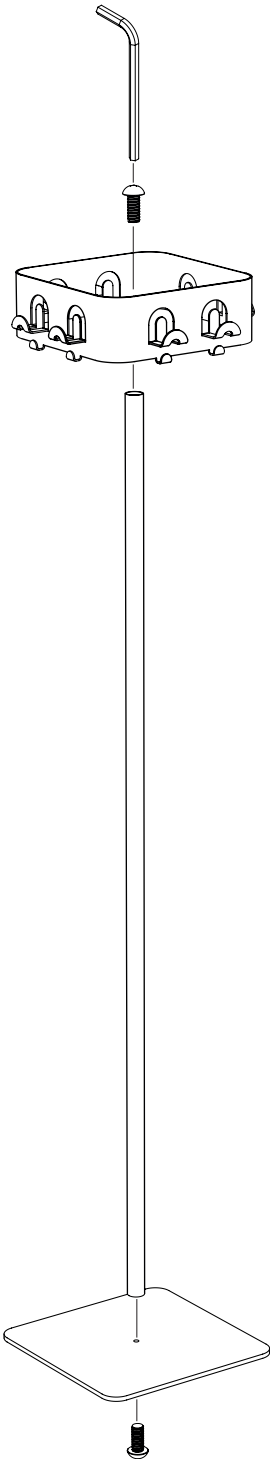

Flow Large

Coatstand

Assembly instruction

Design Marleen Valstar

Flow Square

Coat stand

Assembly instructions

Design Marleen Valstar

1x

1x

1x
98144

2x
98038

1x

1

2