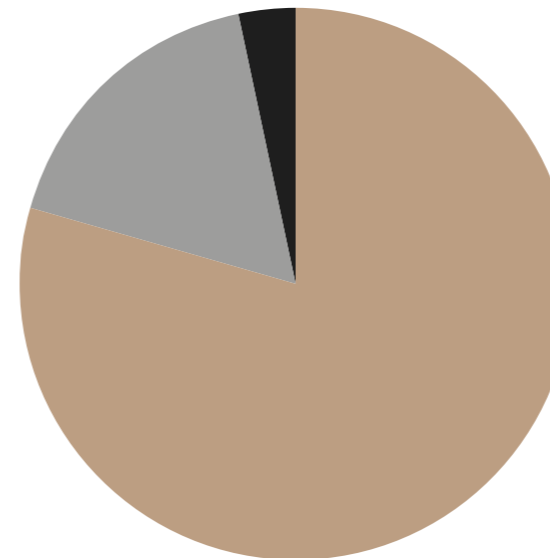

DIAGRAM

Percentage of total product weight

MATERIALS

ALUMINIUM	79,6%
STEEL	17,3%
PLASTIC	3,1%

Parts	Material Description	Finish	Recyclable end of life*(%)	Amount	Weight (kg)	Weight total (kg)
Extrusion profile	Aluminium	Powder coated	99%	1	17,95	17,95
Corner connector	Steel	Powder coated	99%	4	0,09	0,36
Corner cap	Plastic		100%	4	0,03	0,12
Bolts and screws	Steel		99%	24	0,006	0,144
Caster	Plastic	PU layer wheel	100%	4	0,152	0,608
Caster adapter	Steel		99%	4	0,039	3,456
Screws	Steel		99%	4	0,004	0,016
Wardrobe bar	Aluminium	Powder coated	99%	1	1,01	1,01
Wardrobe connector	Steel	Powder coated	99%	2	0,079	0,158
Total						23,822