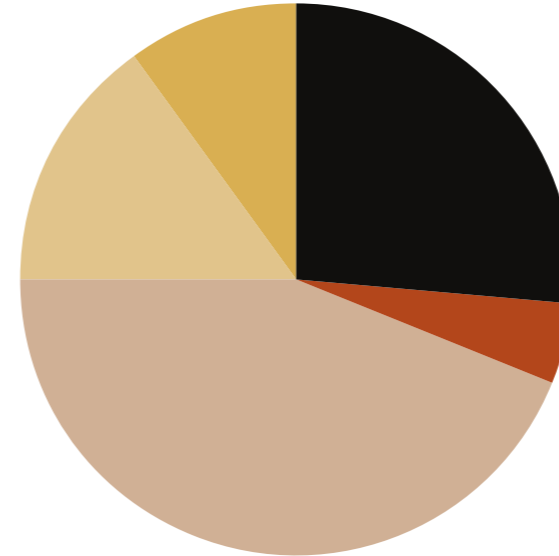

MATERIAL PASSPORT

PADDY POOF SEATING ELLEMENT

DESIGN PETER VAN DE WATER

Material Composition

DIAGRAM

Percentage of total product weight

MATERIALS

- FABRIC 9,9%
- STEEL 26,4%
- FOAM 14,9%
- WOOD PRESSED 43,8%
- UPHOLSTERY CARDBOARD 5,0%