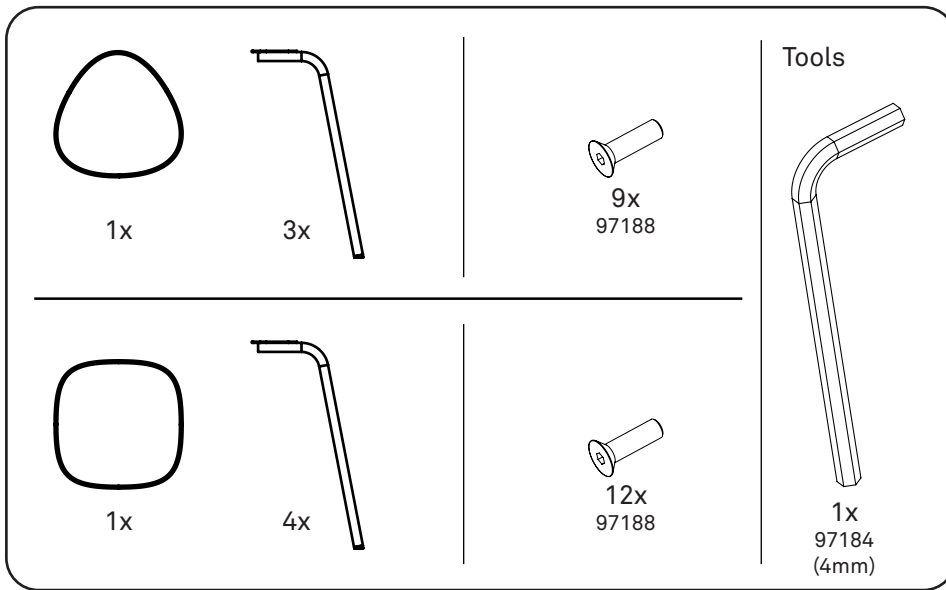

Pully Hub

Table

Assembly instruction

Robert Bronwasser

Cascando®