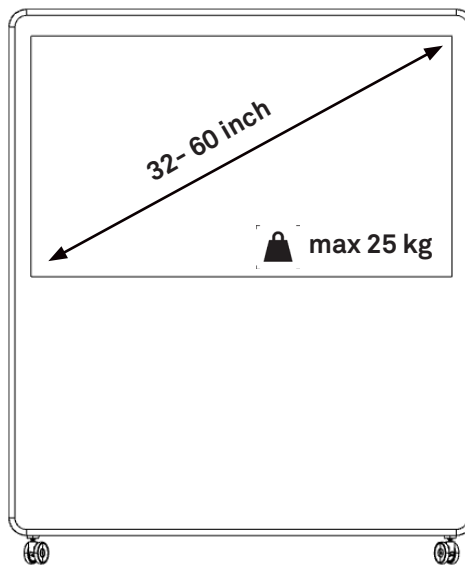

Mounting tv

Included Vogels vesa mount with 20 degree tilt.
Other mounting options on request

Messurement en load

**Pillow Space
6212**

**Pillow Space
6213**

Cable management

The cabinet has a cable hole in the middle of the upholstered panel. The TV cables can be routed through this opening so that they are not visible from the front. The cables run down the center of the cabinet and can be connected to a floor socket or an extension cord, for example.