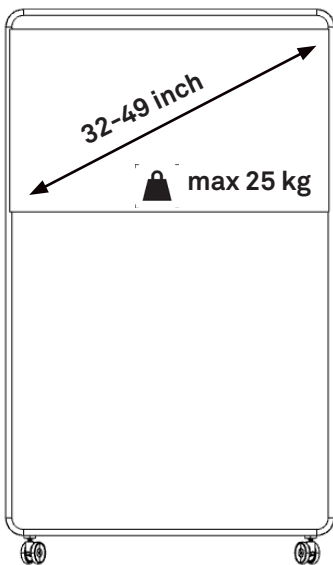

Pillow Space screen support

Pillow Space is a series of acoustic space dividers with an unprecedented performance and is also available with screensupport. With integrated LCD screens, you can give your presentation wherever you want.

Mounting tv

Included Vogels vesa mount with 20 degree tilt.
Other mounting options on request

Messurement en load

**Pillow Space
6212**

**Pillow Space
6213**

Cable management

The cabinet has a cable hole in the middle of the upholstered panel. The TV cables can be routed through this opening so that they are not visible from the front. The cables run down the center of the cabinet and can be connected to a floor socket or an extension cord, for example.